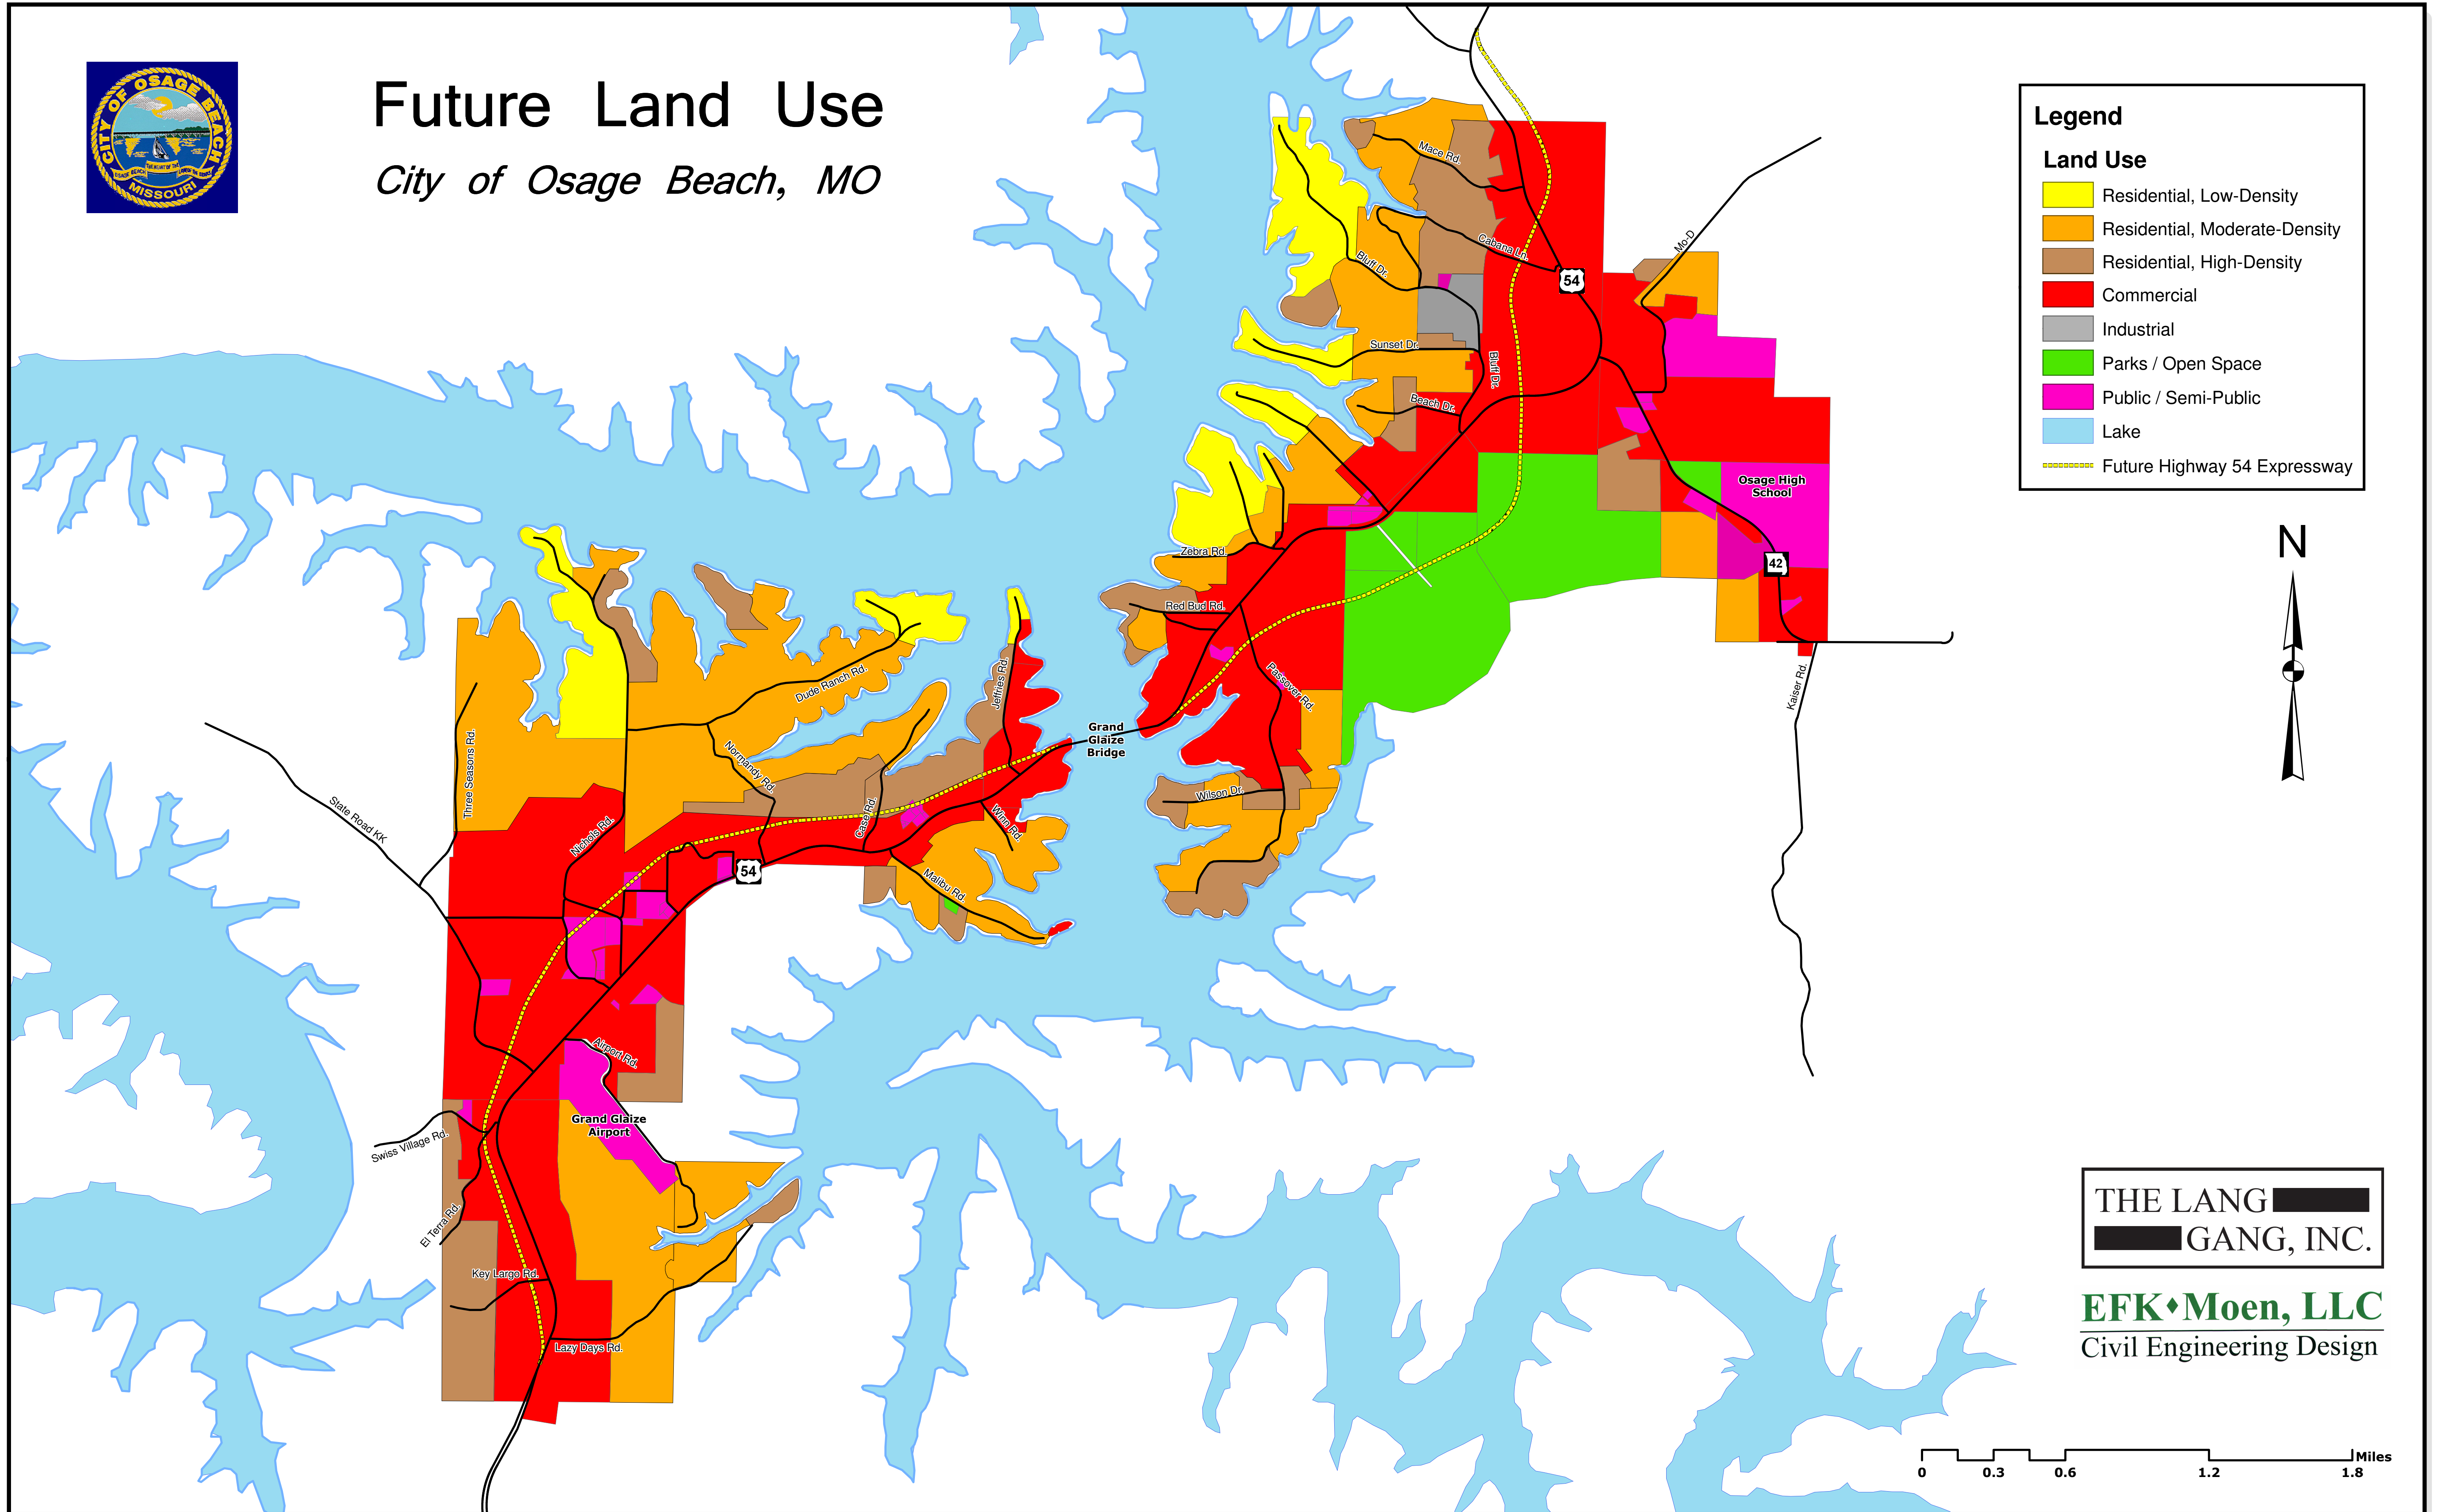

Future Land Use

City of Osage Beach, MO

Legend

Land Use

- Residential, Low-Density
- Residential, Moderate-Density
- Residential, High-Density
- Commercial
- Industrial
- Parks / Open Space
- Public / Semi-Public
- Lake
- Future Highway 54 Expressway